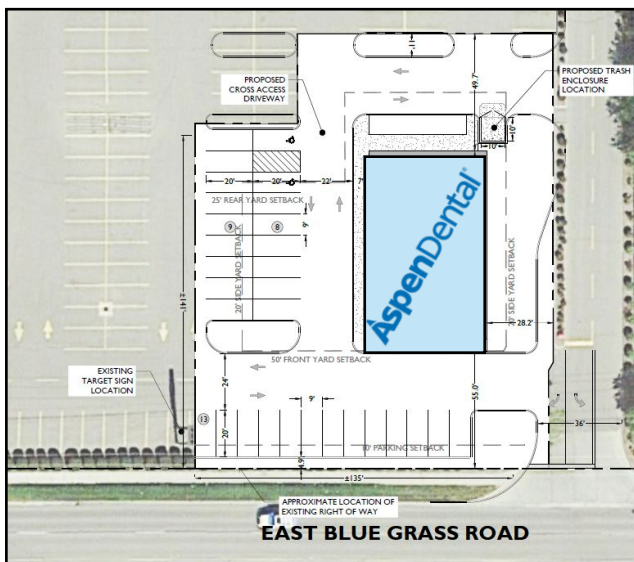

RETAIL DEVELOPMENT

MOUNT PLEASANT, MICHIGAN

4097 East Blue Grass Road, Mount Pleasant, MI, 48858

MSA Mount Pleasant

PROPERTY INFORMATION

AspenDental

BUILT IN 2018
ANCHORED BY TARGET
GROSS LEASABLE AREA: 4,000 SF
LOT SIZE: 0.7 Acres