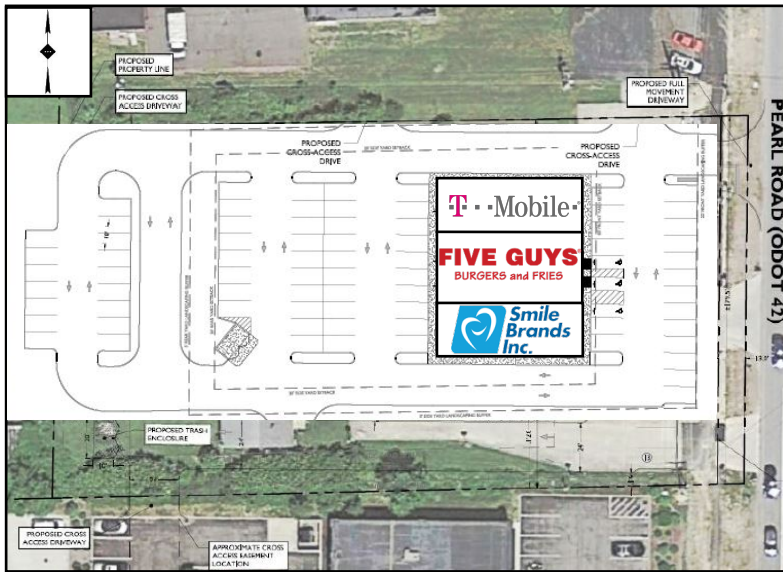

RETAIL DEVELOPMENT  
**MEDINA TOWNSHIP, OHIO**

4814 Pearl Road, Medina, OH 44256

MSA CLEVELAND

**PROPERTY INFORMATION**

BUILT IN 2018

GROSS LEASABLE AREA: 8,320 SF

LAND AREA: 1.5 ACRES

**FIVE GUYS, T-MOBILE, & SMILE BRANDS, INC.**